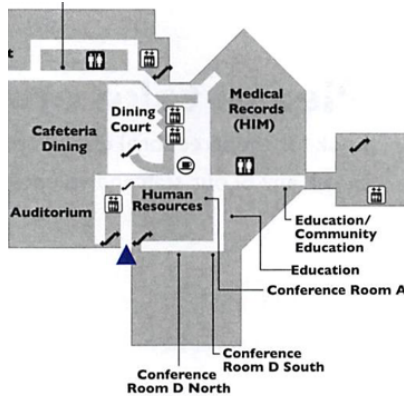

## Meeting Schedule

Date	Place	Time
June 24, 2018	Lawrence	1 PM
July 22	Lawrence	1 PM
August 18	Marquette (RSC)	9 AM
Sept 16	Lawrence	1 PM
October 28	Lawrence	1 PM
November 17	Marquette (RSC)	5 PM
December 16	Lawrence	1 PM
January 20, 2019	Lawrence (Hotel)	1 PM
February 16	Marquette (RSC)	5 PM
March 17	Lawrence	1 PM
Thurs, April 11	Convention Hotel	6 PM
April 12-14	Convention Hotel	All night long.....
April 14	Convention Hotel	1 PM

### Lawrence Location

Lawrence Memorial Hospital, Meeting Room D  
 325 Maine  
 Lawrence, KS  
 (Enter main entrance, walk straight to stairs to cafeteria, take stairs down, see map)

### Regional Location

Marquette Elementary School  
 310 Swedonia Street  
 Marquette, Kansas  
 (park on 4th or Walton, Enter through playground)

### Convention Hotel

DoubleTree by Hilton Lawrence  
 200 McDonald Drive  
 Lawrence, Kansas